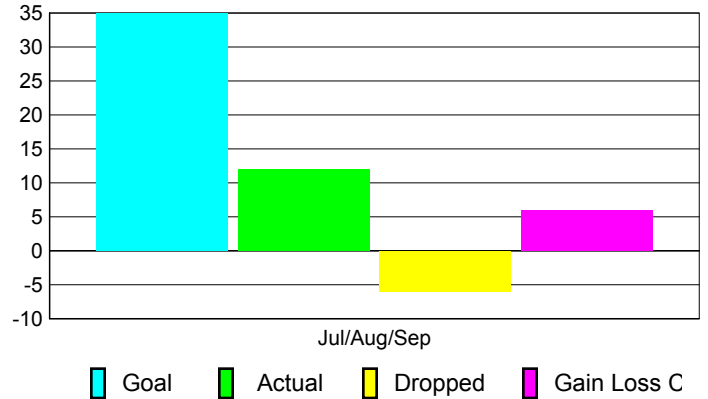

Membership Results 2010-2011

Goal, New, Dropped, Gain/Loss

Comparison of Membership Gain/Loss

Current Year Compared to the Previous Year