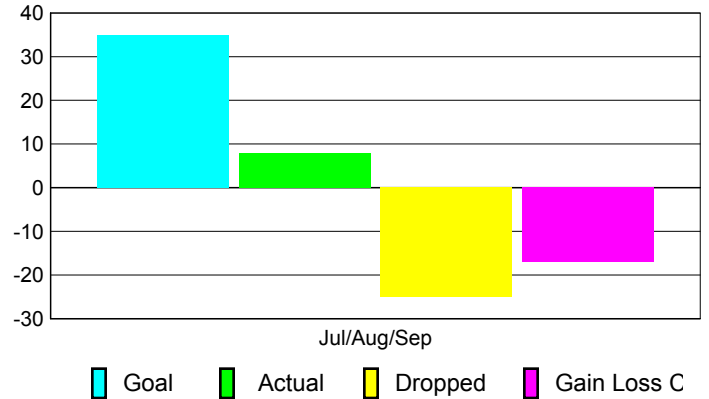

GMT: **MANOJ SHAH**

Location: **ZIMBABWE**

GMT CA: **6**

CLUBS

Club Results
2010-2011

Clubs
2009-2010

Month	New Club Goal	Actual New Clubs	Actual Dropped Clubs	Gain/Loss of Clubs	Gain/Loss of Clubs
Jul/Aug/Sep	1	0	0	0	0
Totals	1	0	0	0	0

Club Results 2010-2011

Goal, New, Dropped, Gain/Loss

MEMBERSHIP

Membership Results
2010-2011

Membership
2009-2010

Month	Net Memb Goal	Actual New Memb	Actual Dropped Memb	Gain/Loss of Memb	Gain/Loss of Memb
Jul/Aug/Sep	35	8	-25	-17	-3
Totals	35	8	-25	-17	-3

Membership Results 2010-2011

Goal, New, Dropped, Gain/Loss

Comparison of Club Gain/Loss

Current Year Compared to the Previous Year

Comparison of Membership Gain/Loss

Current Year Compared to the Previous Year