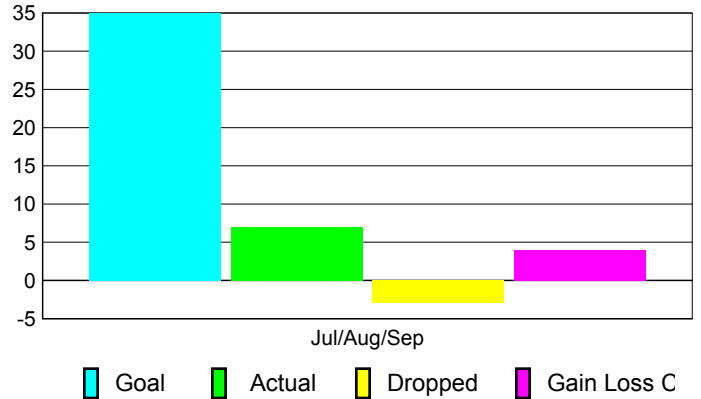

Membership Results 2010-2011

Goal, New, Dropped, Gain/Loss