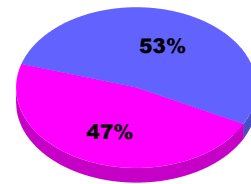

Goal, New, Dropped, Gain/Loss

Comparison of Membership Gain/Loss

Current Year Compared to the Previous Year

Gender Comparison 2010-2011

Jul/Aug/Sep

■ Male ■ Female

2010-2011 GMT Reports for District (or Undistricted) **District 412 ZIMBABWE**

GMT: **MANOJ SHAH**

Location: **ZIMBABWE**

GMT CA: **6**

CLUBS

Club Results
2010-2011

Clubs
2009-2010

Month	New Club Goal	Actual New Clubs	Actual Dropped Clubs	Gain/Loss of Clubs	Gain/Loss of Clubs
Jul/Aug/Sep	1	0	0	0	0
Totals	1	0	0	0	0